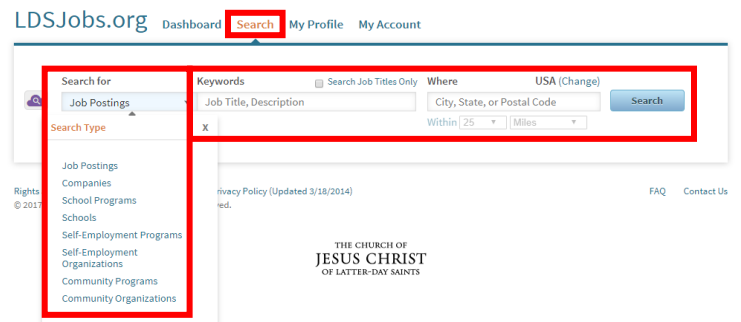

Helping You Find Local Self-Reliance Resources

For Bishops, Committee Members, Group Participants, and Others In-Need

LDSJobs.org can help you find local, community-based resources and contacts to help you achieve your self-reliance goals.

LDSJobs.org

Sign-In & Registration

Accessing the resource database on LDSJobs.org requires you to sign-in using your LDS Account username and password. For those new to the site, you will need to register. This generally takes no longer than 5 minutes, and benefits to registering include:

To search resources near you, navigate to the 'Search' drop-down menu and click *Search*:

- Under the 'Search for' menu, select the desired category from the dropdown menu. (i.e. *Community Organizations; Self-Employment Programs; Companies; Schools; etc.*)
- Enter keywords to help identify the resource you are targeting.
- Type the city, state, or postal code. You can further narrow the search by entering a mile radius.
- Click *Search*. A list of resources is generated based on the search criteria.
- You may further narrow your search by using the filters on the left-hand side of the screen. Filter categories include: 'Organization Category'; 'Organization Name'; 'State'; and, 'City'.