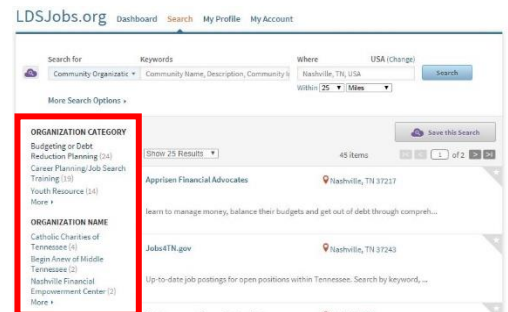

Helping You Find Local Self-Reliance Resources

For Bishops, Committee Members, Group Participants, and Others In-Need

LDSJobs.org can help you find local, community-based resources and contacts to help you achieve your self-reliance goals.

LDSJobs.org

Sign-In & Registration

Accessing the resource database on LDSJobs.org requires you to sign-in using your LDS Account username and password. For those new to the site, you will need to register. This generally takes no longer than 5 minutes, and benefits to registering include:

- Access to developed resources and contacts.
- Visibility into those that need better employment for committee members.

Searching for Local Resources

LDSJobs.org contains a searchable database of local, community-based resources and contacts that can help you on your path to greater self-reliance. Resource topics include: financial empowerment; small business coaching; self-employment programs; job openings & local employers; education & training programs; and many others.

To search resources near you, navigate to the 'Search' drop-down menu and click *Search*:

- Under the 'Search for' menu, select the desired category from the dropdown menu. (i.e. *Community Organizations; Self-Employment Programs; Companies; Schools; etc.*)
- Enter keywords to help identify the resource you are targeting.
- Type the city, state, or postal code. You can further narrow the search by entering a mile radius.
- Click *Search*. A list of resources is generated based on the search criteria.
- You may further narrow your search by using the filters on the left-hand side of the screen. Filter categories include: 'Organization Category'; 'Organization Name'; 'State'; and, 'City'.